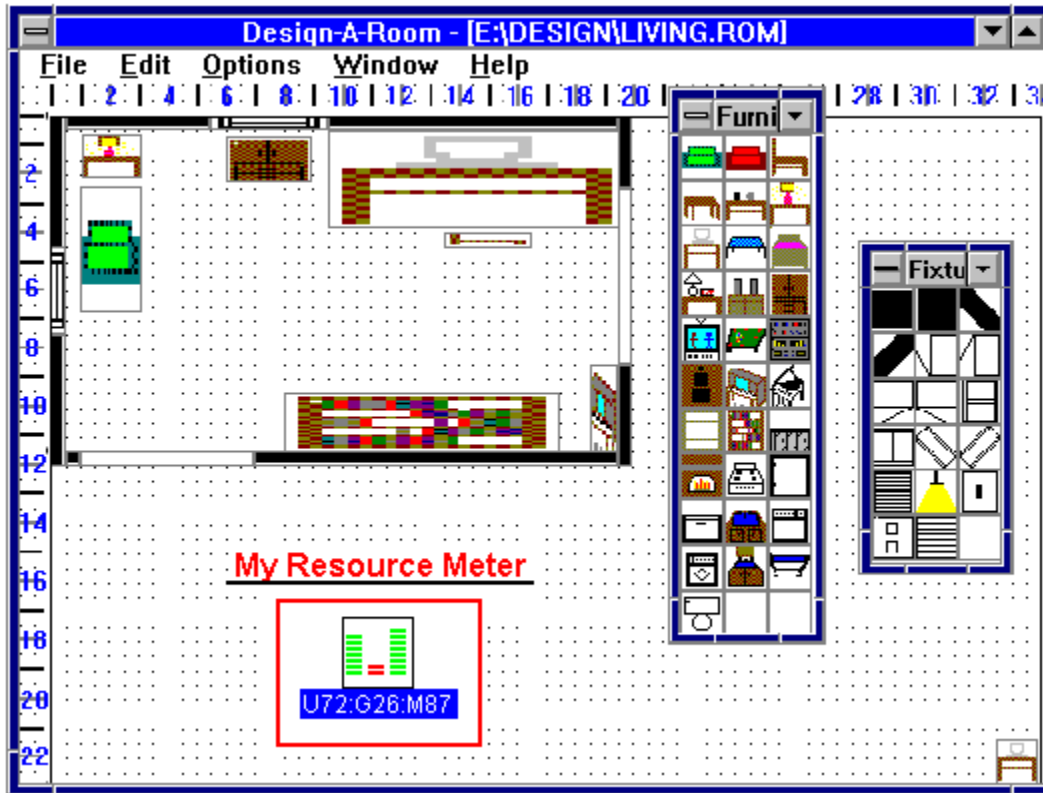

the result of my efforts.

It takes a little while to learn how to manipulate the individual pieces, sizing and placing them, but once you get the gist of it, it goes more quickly. It is suggested that you begin with the walls, and then add the furniture. To select an individual piece from the icon menu, click the left mouse button with your cursor placed on the icon. The selected object appears in the lower right hand corner of the grid. Move the piece to the desired position by placing the cursor at the upper left-hand corner of the object, then click and drag. To resize the piece, place the cursor just to the right of the object, then click and drag. As you do, the object will follow the movements of your cursor, reshaping as you drag. At the bottom of the grid, you may follow readings of the horizontal and vertical dimensions that correspond to the size changes.

After resizing the object satisfactorily, once again select the upper left-hand corner to drag it to the desired placement. This process is, I have to say, a bit unwieldy. I never did finish placing representations of all the objects currently in my living room. The process was becoming a bit too frustrating. Instead, I decided to try a few "what if" scenarios with the objects already on the grid.

This, unfortunately, also proved to be a frustrating experience. Because the "envelopes" surrounding each piece lie in such close apposition to each other, I found myself repositioning or unintentionally resizing (instead of moving) the wrong object on several occasions. There is no way to "lock down" the pieces once you have them where you want them. Additionally, the only provision for deletion is for the last selected piece. This feature is simply unworkable. In order to "knock out a wall", you would have to delete every single piece you had chosen since